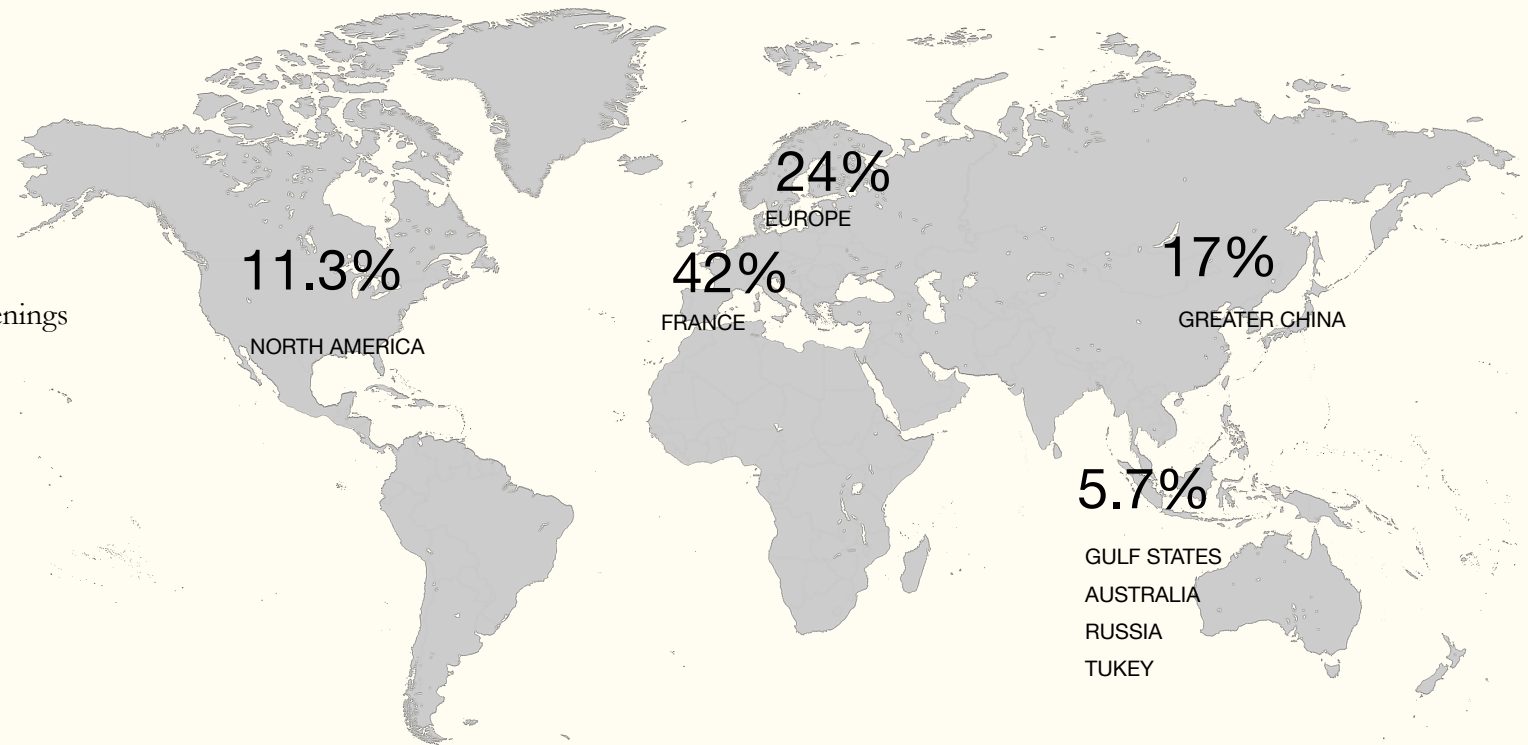

## WORLDWIDE DISTRIBUTION

Brand presence in 37 countries - 45 openings  
in Asia in 2017.

More than 593 points of sale.

s a n d r o

PARIS

BRAND