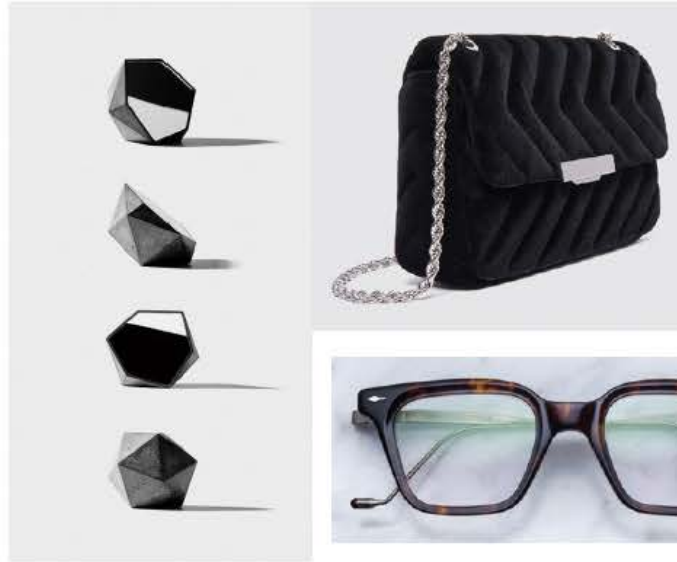

s a n d r o
PARIS

OPTICAL COLLECTION

BEVEL